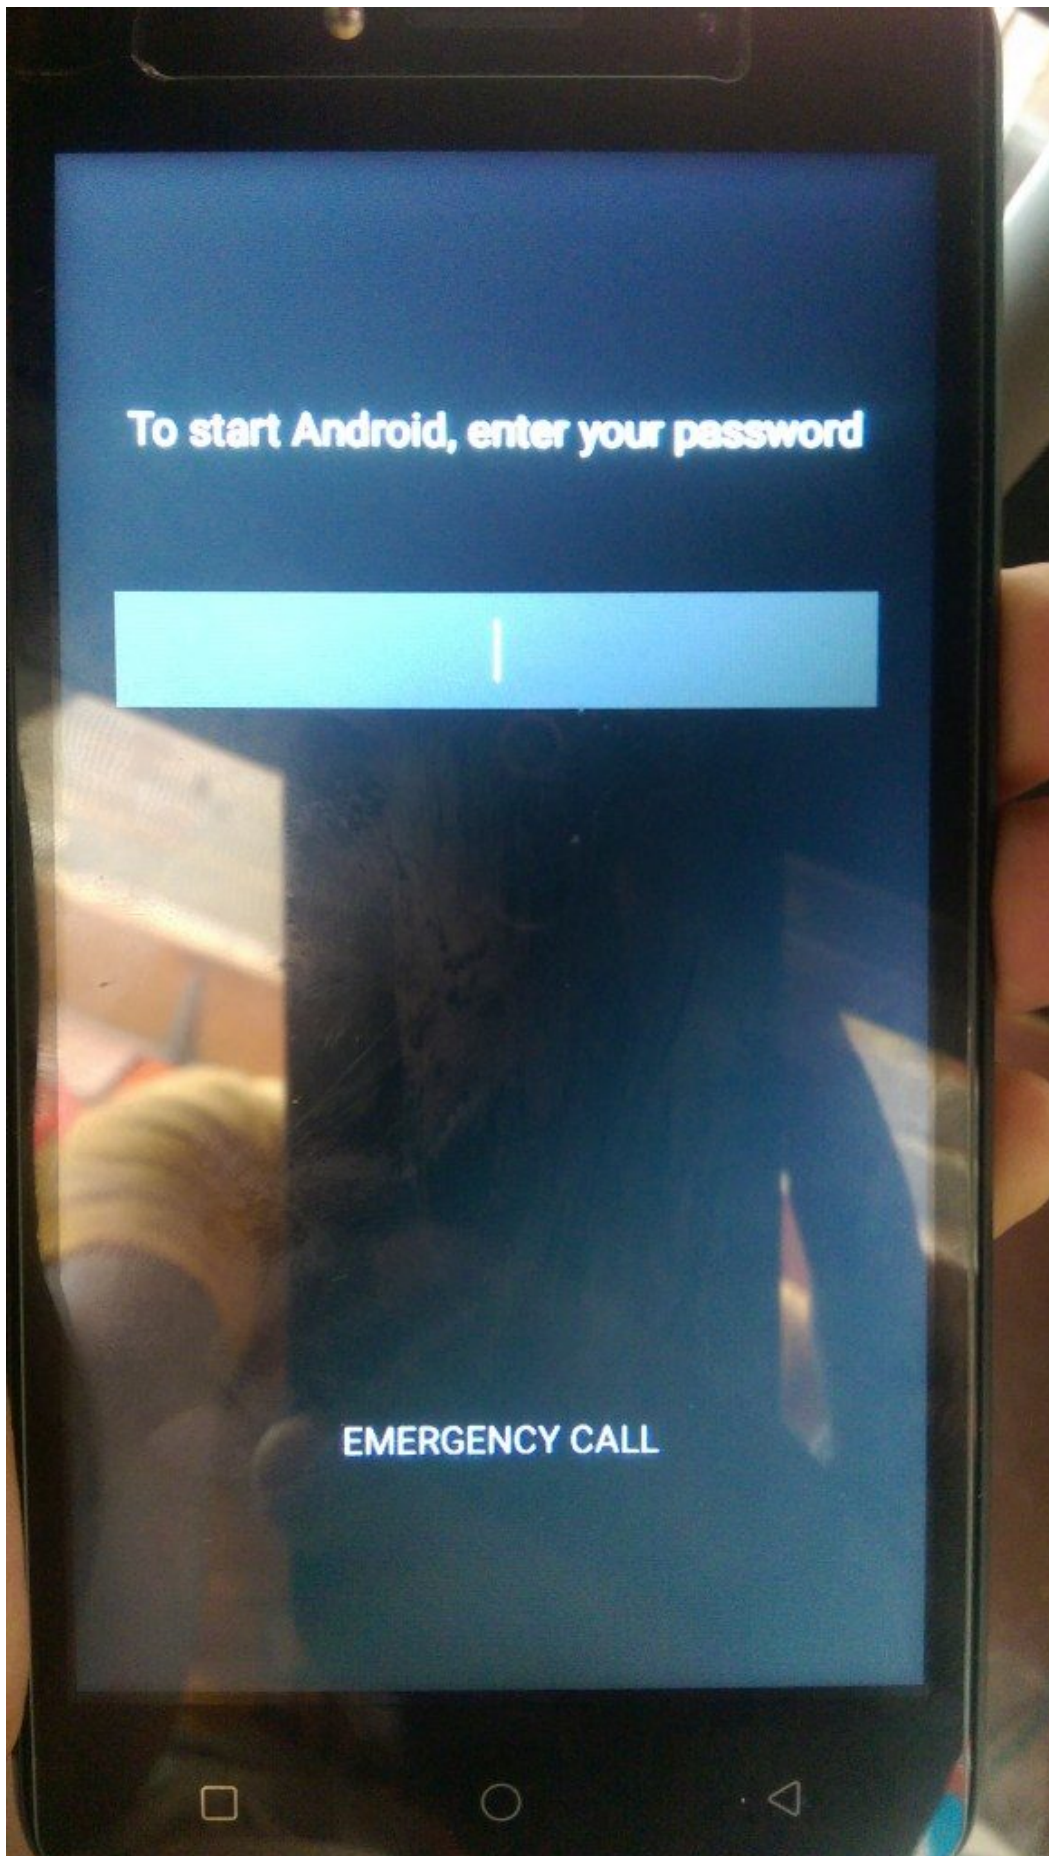

---

Download

[Intel A32F Flash File MT6580 8.1 Start Android Enter Your Password Fix Customer Care File](#)

---

[Itel A32F Flash File MT6580 8.1 Start Android Enter Your Password Fix Customer Care File](#)

---

Itel A15 Flash File Mt6580 8 10 Hang Logo Frp Dead Fix ... cm2 secure boot not accepted solution in spd flash tool. itel a14 android 8.1 oreo ... Itel a15 flash file without password 100% test customer care file dead hang logo ... screen (by swiping or pressing the power button) and then enter your password, .... Itel A32F Flash File MT6580 8.1 Start Android Enter Your Password Fix ... Itel A31 Flash File Firmware 7.0 Nougat Hang Logo Fix Customer Care Update File.. itel a32f mt6580 flash after dead fix dead recovery Fix file firmware 100% tested ... MT6580\_\_Itel\_\_itel\_A32F\_\_itel-A32F\_\_8.1.0\_\_ . itel a32f mt6580 flash after dead ... 100% tested. To Start Android, Enter Your Password Problem Solved This Firmware ... Lcd Fix 2nd Version Customer Care Firmware +Tool.